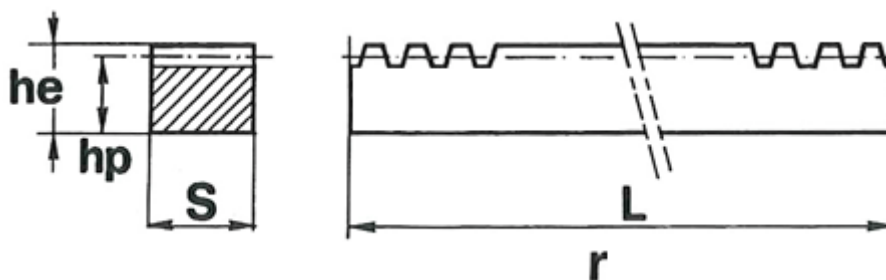

Data Sheet

Article number: 6165050102000
Description: Rack Module 1 15x15
length 2000 mm

Measures

| | |
|----------------|----------|
| Actual length | = 2001.2 |
| hp | = 14 |
| Module | = 1 |
| No. of teeth | = 637 |
| Nominal length | = 2000 |
| Pitch | = 3.1416 |
| Profile Sxhe | = 15x15 |